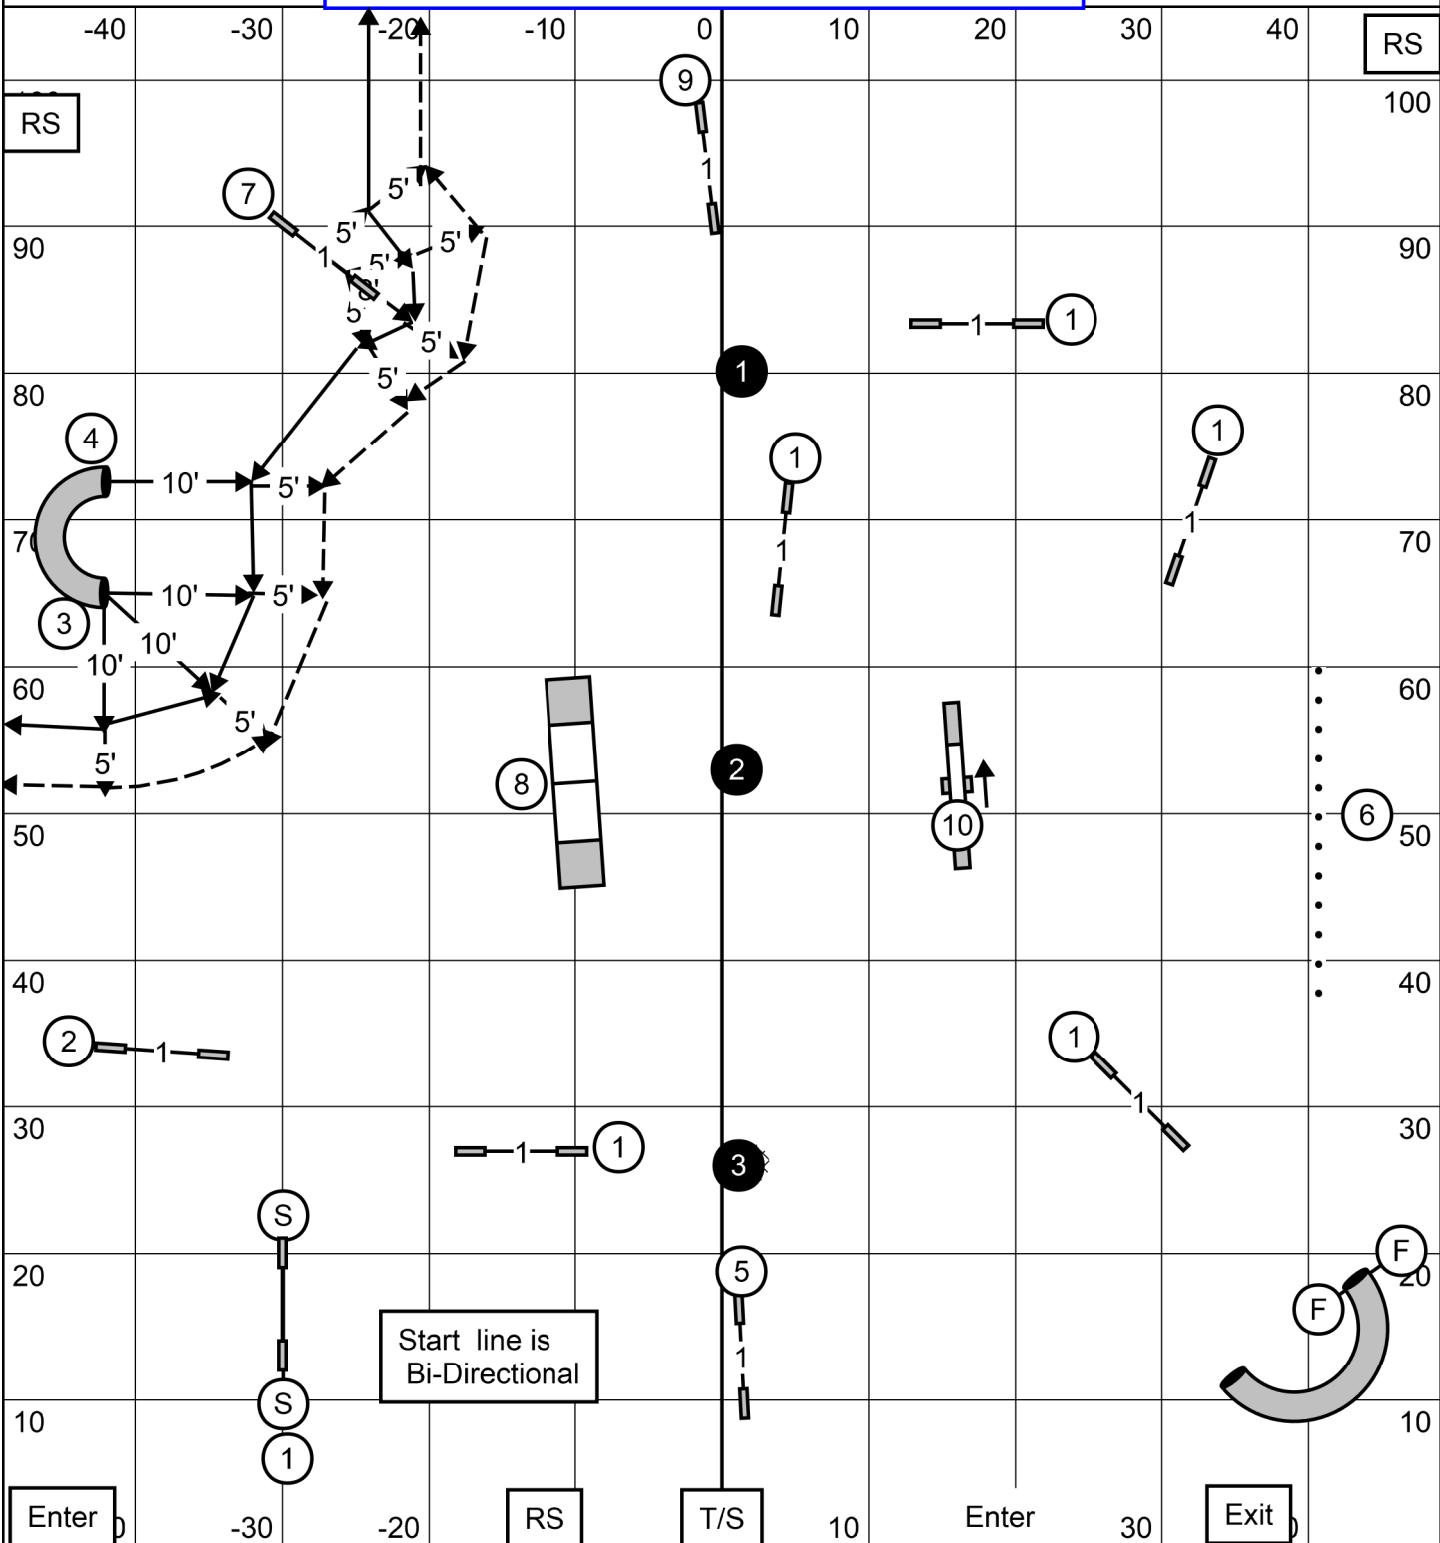

BONUS EXC 3 - 7 - 4 Dashed line
 OPN 3 - 7 Solid Line
 Nov 3 - 7 or 7 - 4 Solid Line

Start line is
Bi-Directional

Enter -30 -20 RS T/S 10 Enter 30 Exit

E O N

Greater Kansas City Dog Training Club Blue Springs, MO
 Indoors on Turf E O N Fast 01/28/22 C. Josling E Timing

F S T