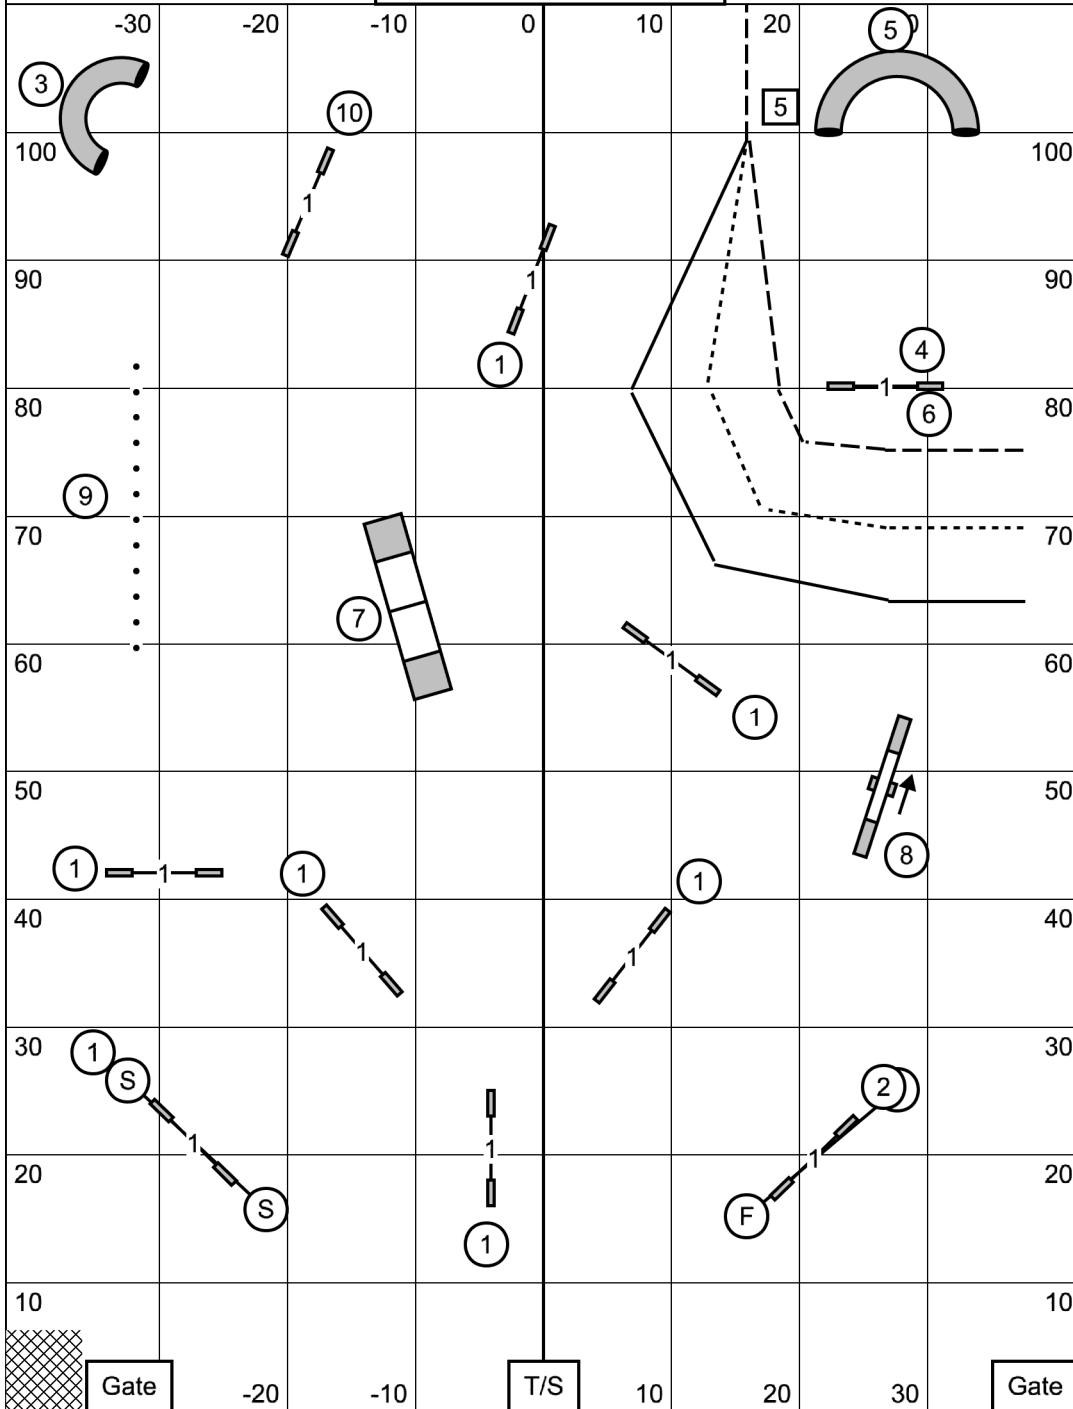

COMBINED FAST

Platte Valley Kennel Club
 Saturday, October 1, 2022
 Omaha, NE
 Indoors on Turf
 Michelle Persian, Judge

Novice = 50 pts. needed to qualify
 Circles 6-5 - Dashed Line
 50 - 31 (BONUS) = 19

EX/MASTER = 60 pts.
 Circle 6- Square 5- Circle 4 - Solid Line
 60 - 35 (BONUS) = 25

Open = 55 pts needed to qualify
 Circles 6-5 - Dotted Line
 55-31(BONUS) = 24

Start and finish are bidirectional