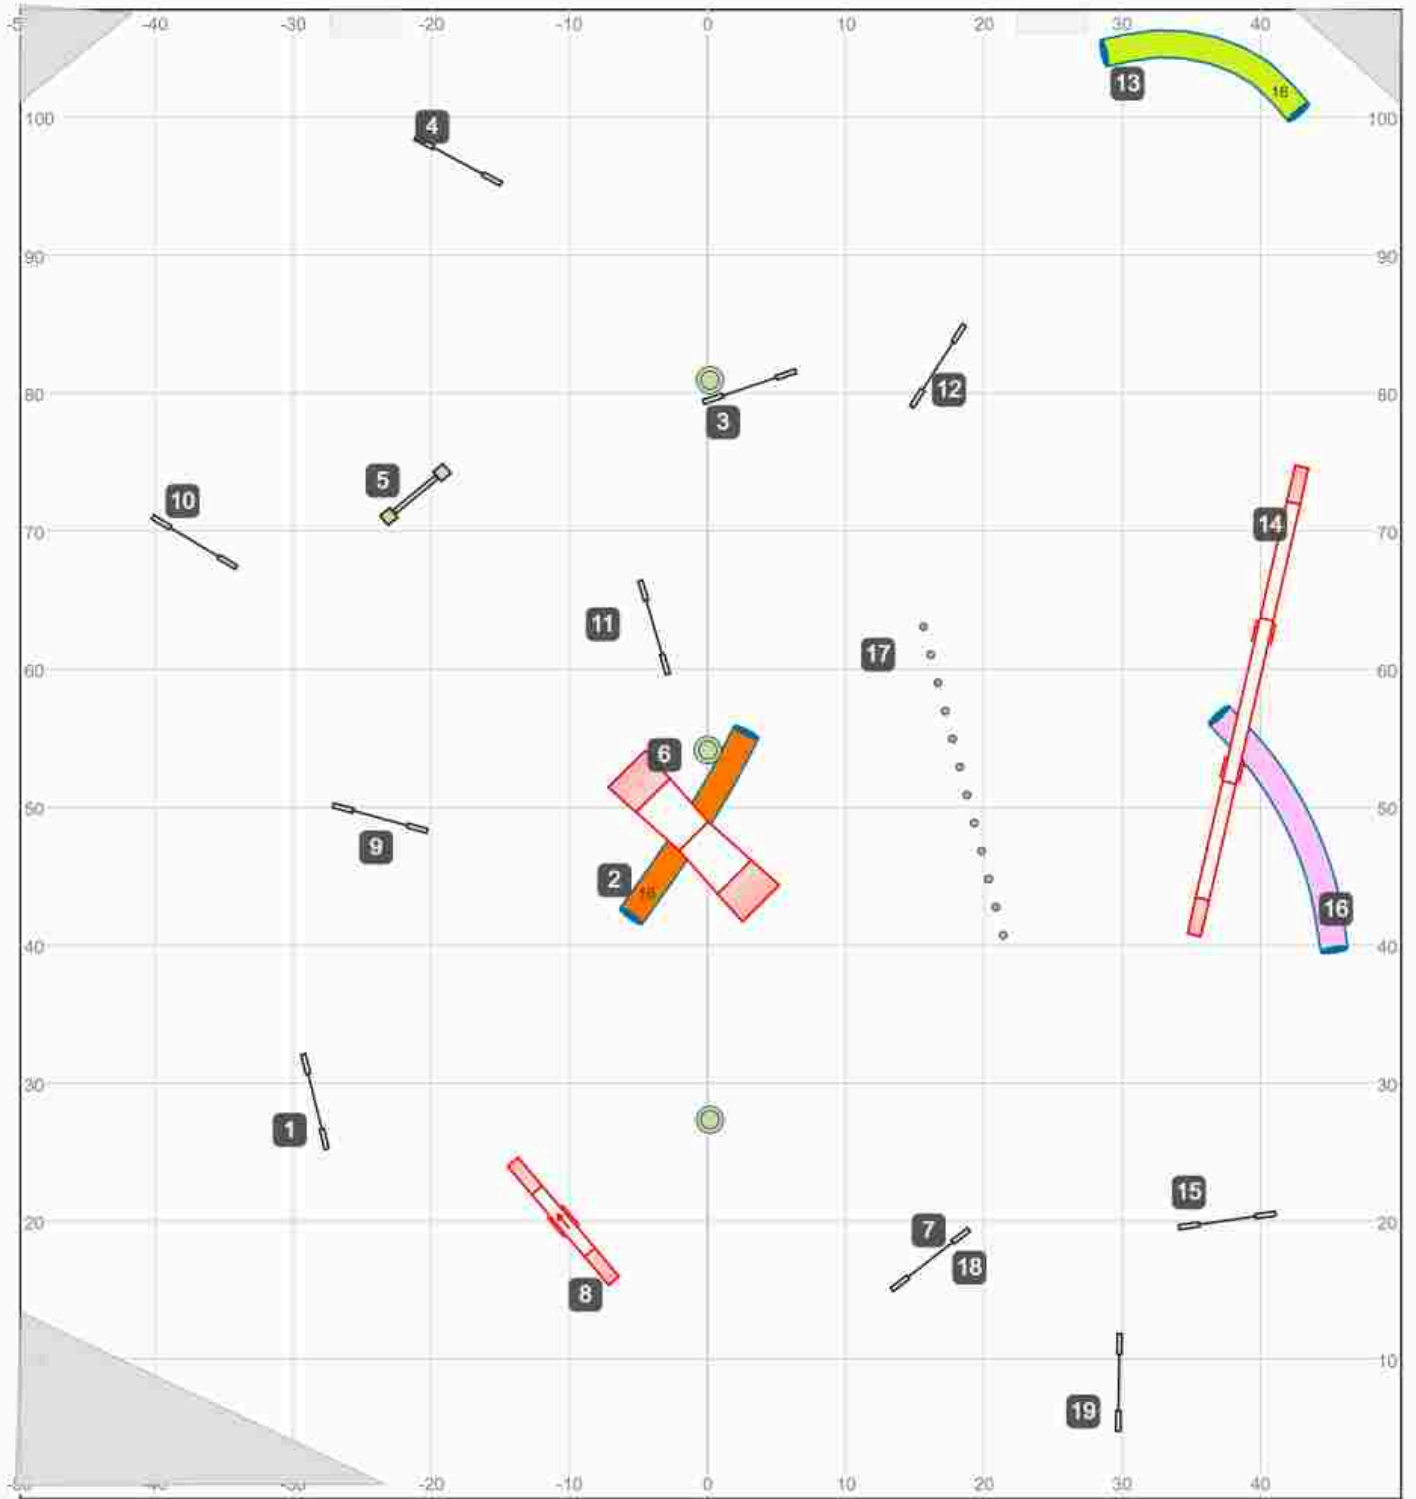

Agility Ability of GKC - ISC A2 - April 12, 2024 - Designer:Jan Egil Eide / Judge:Sangie Brooks

Path length (ft):637.9

www.smarteragility.com