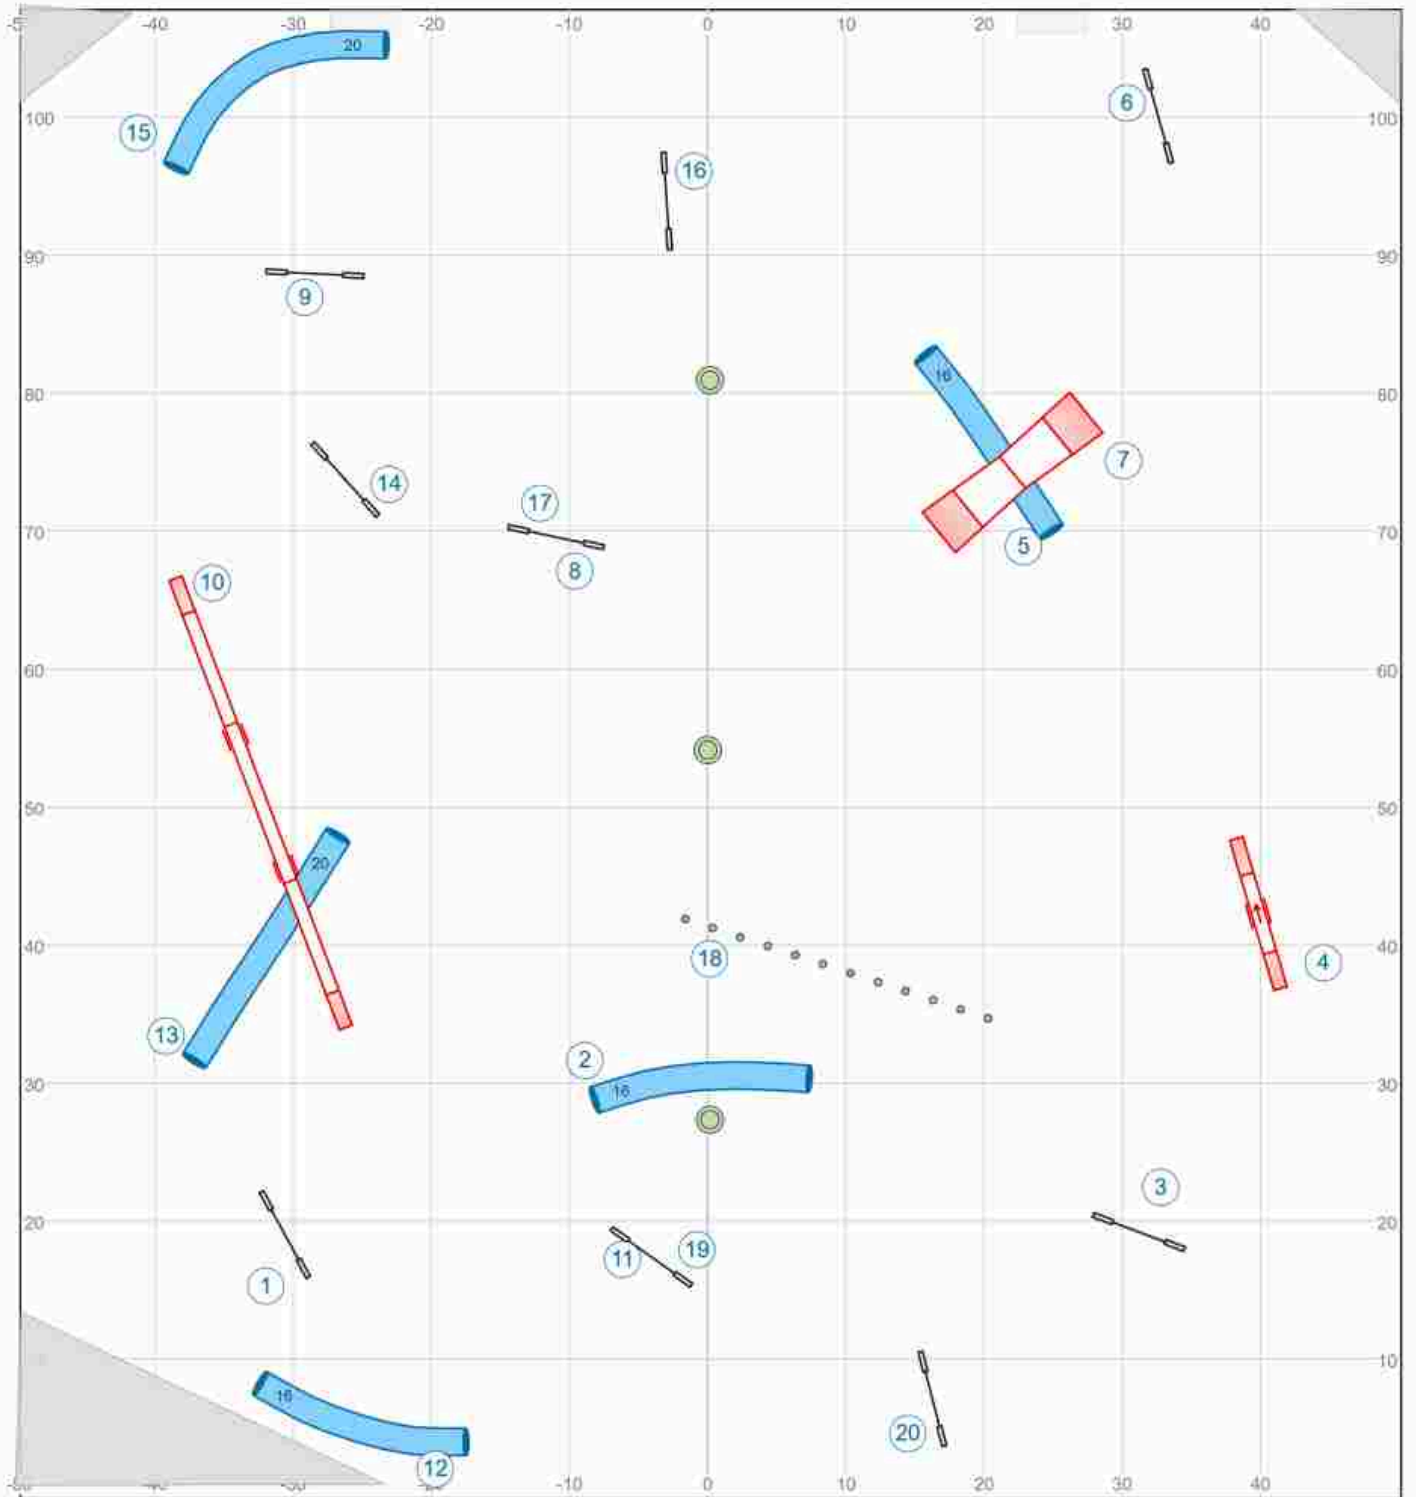

Agility Ability of GKC - ISC A3 - April 12, 2024 - Designer:Jan Egil Eide / Judge:Sangie Brooks

Path length (ft):716

www.smarteragility.com