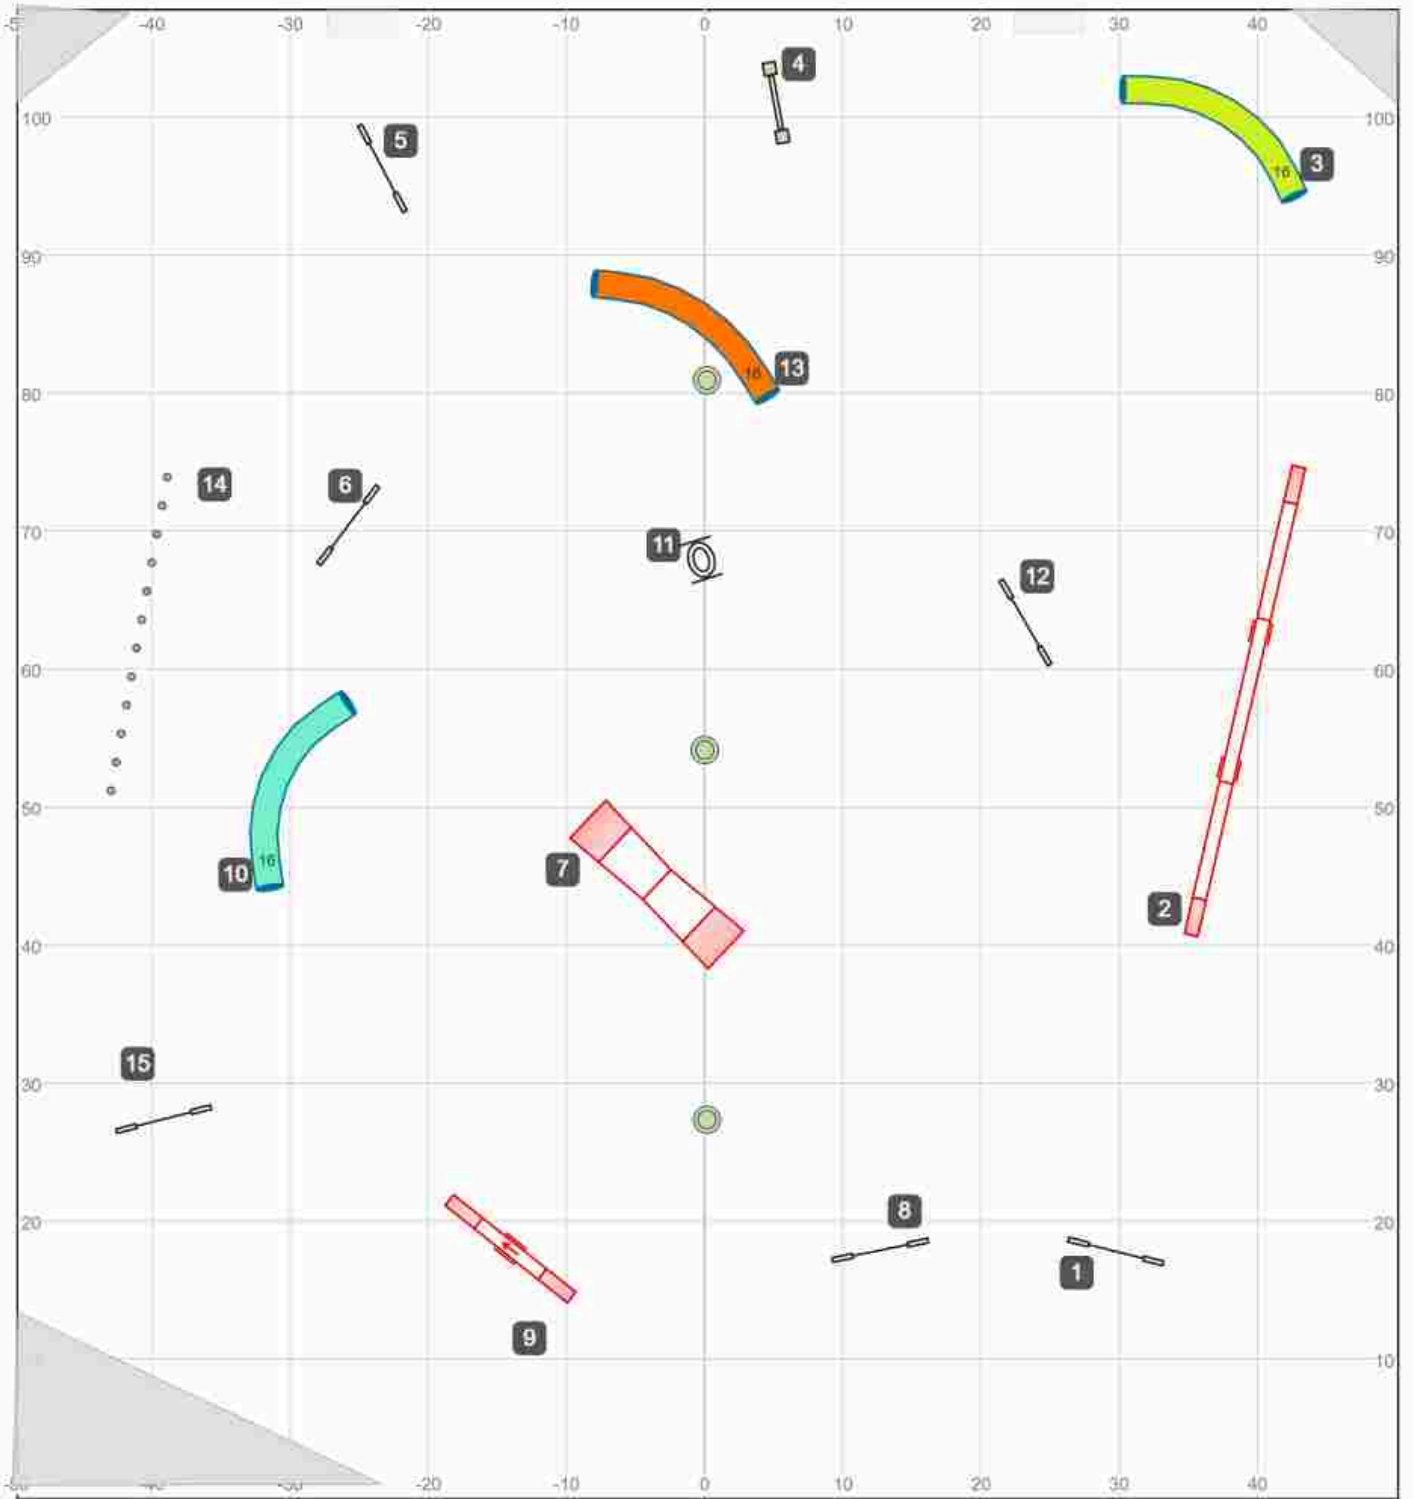

Agility Ability of GKC - ISC A1 - April 13, 2024 - Designer: Jan Egil Eide / Judge: Sangie Brooks

Path length (ft): 517.2

www.smarteragility.com