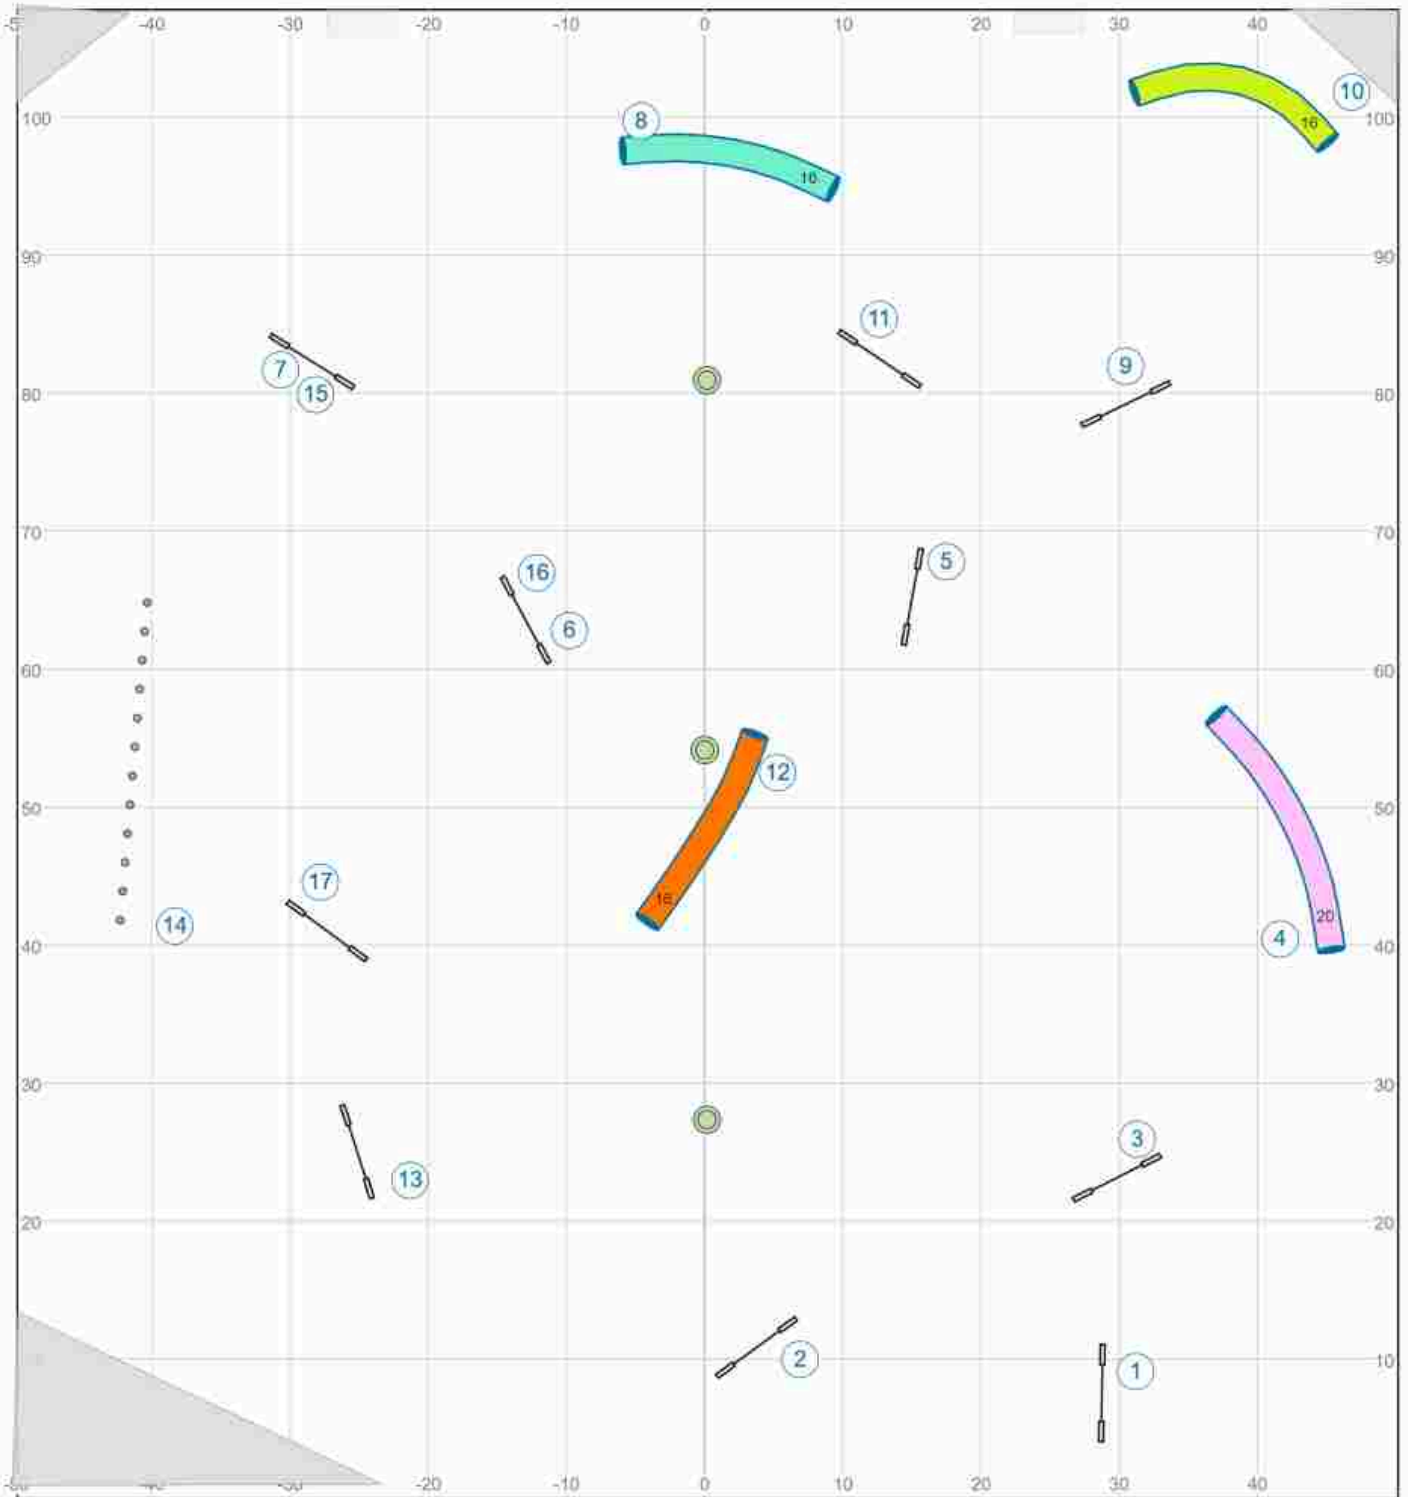

Agility Ability of GKC - ISC J1 - April 13, 2024 - Designer:Jan Egil Eide / Judge:Sangie Brooks

Path length (ft):537.7

www.smarteragility.com