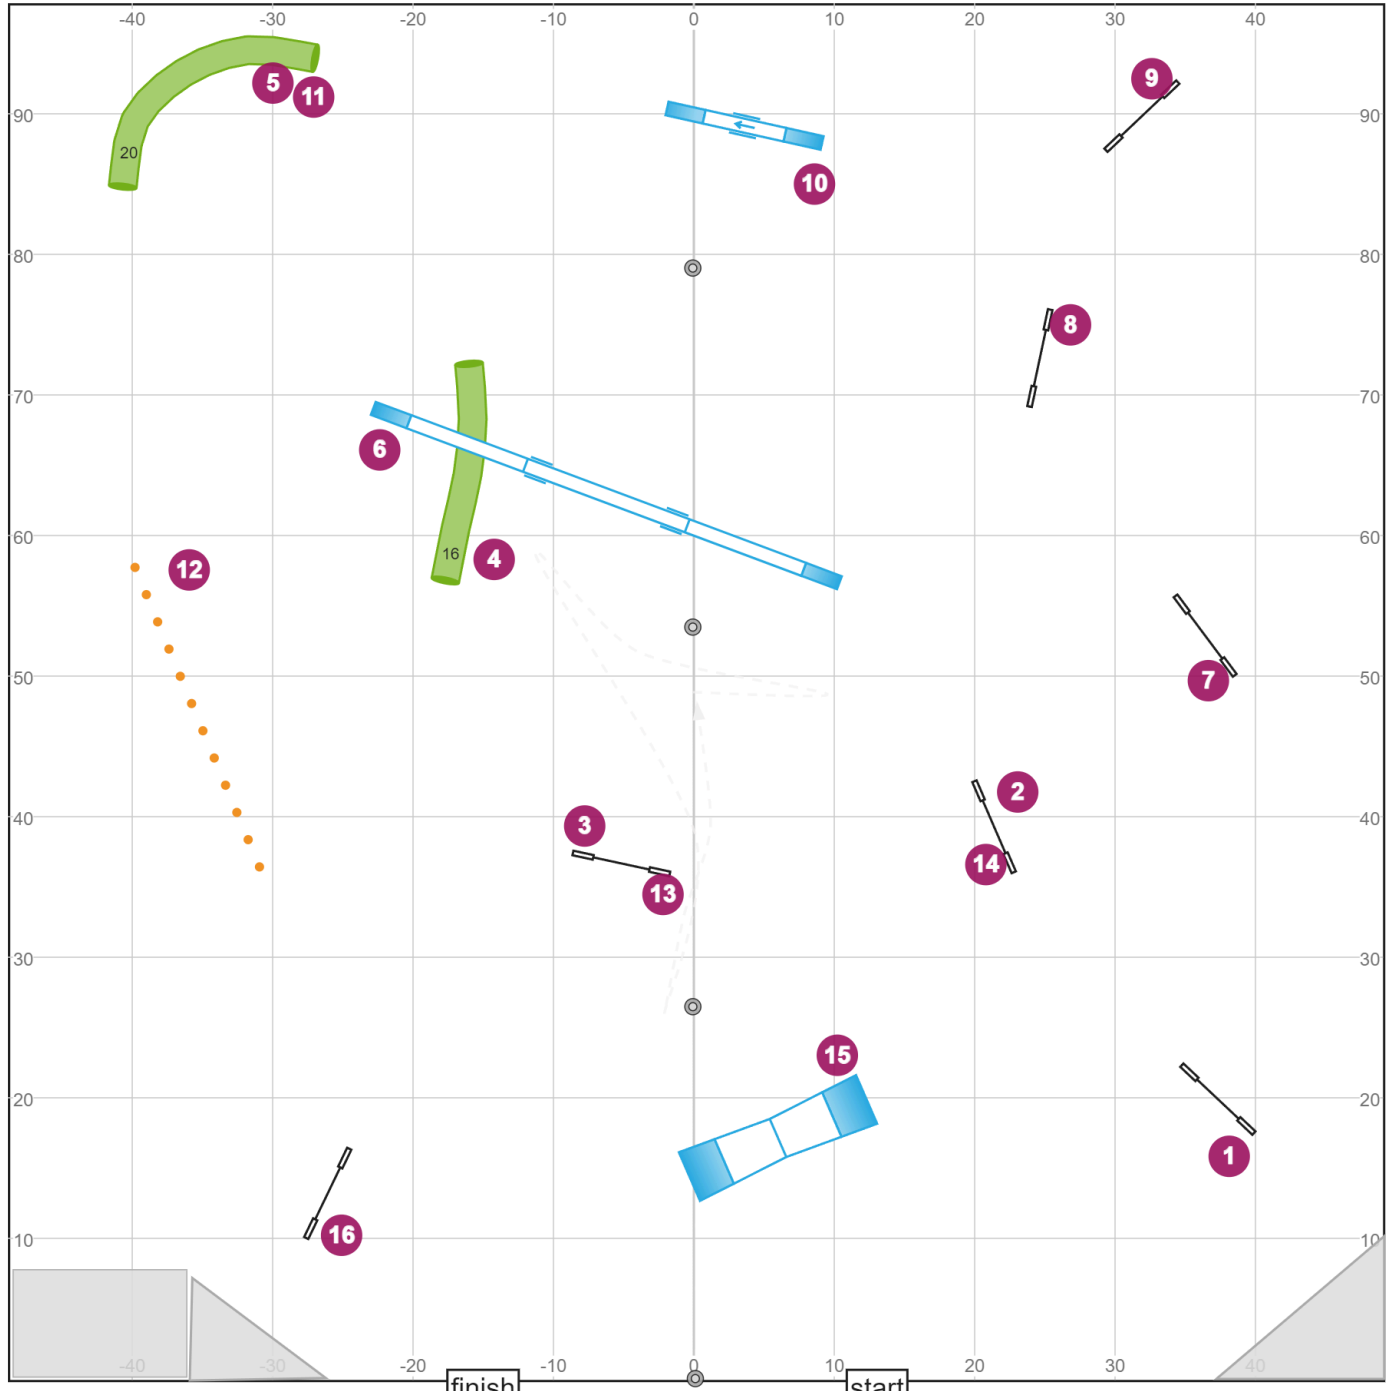

Agility Ability of Greater KS City - 13 Sep 2024 - AKC ISC - Agility 2 (1) - Designer:Zsuzsa Veres / Judge:Terry Smorch

Path length (ft):546.3

A-frame:1 | Cone:4 | Dog walk:1 | Jump:7 | Seesaw:1 | Tunnel (5m/16ft):1 | Tunnel (6m/20ft):1 | Weave:1