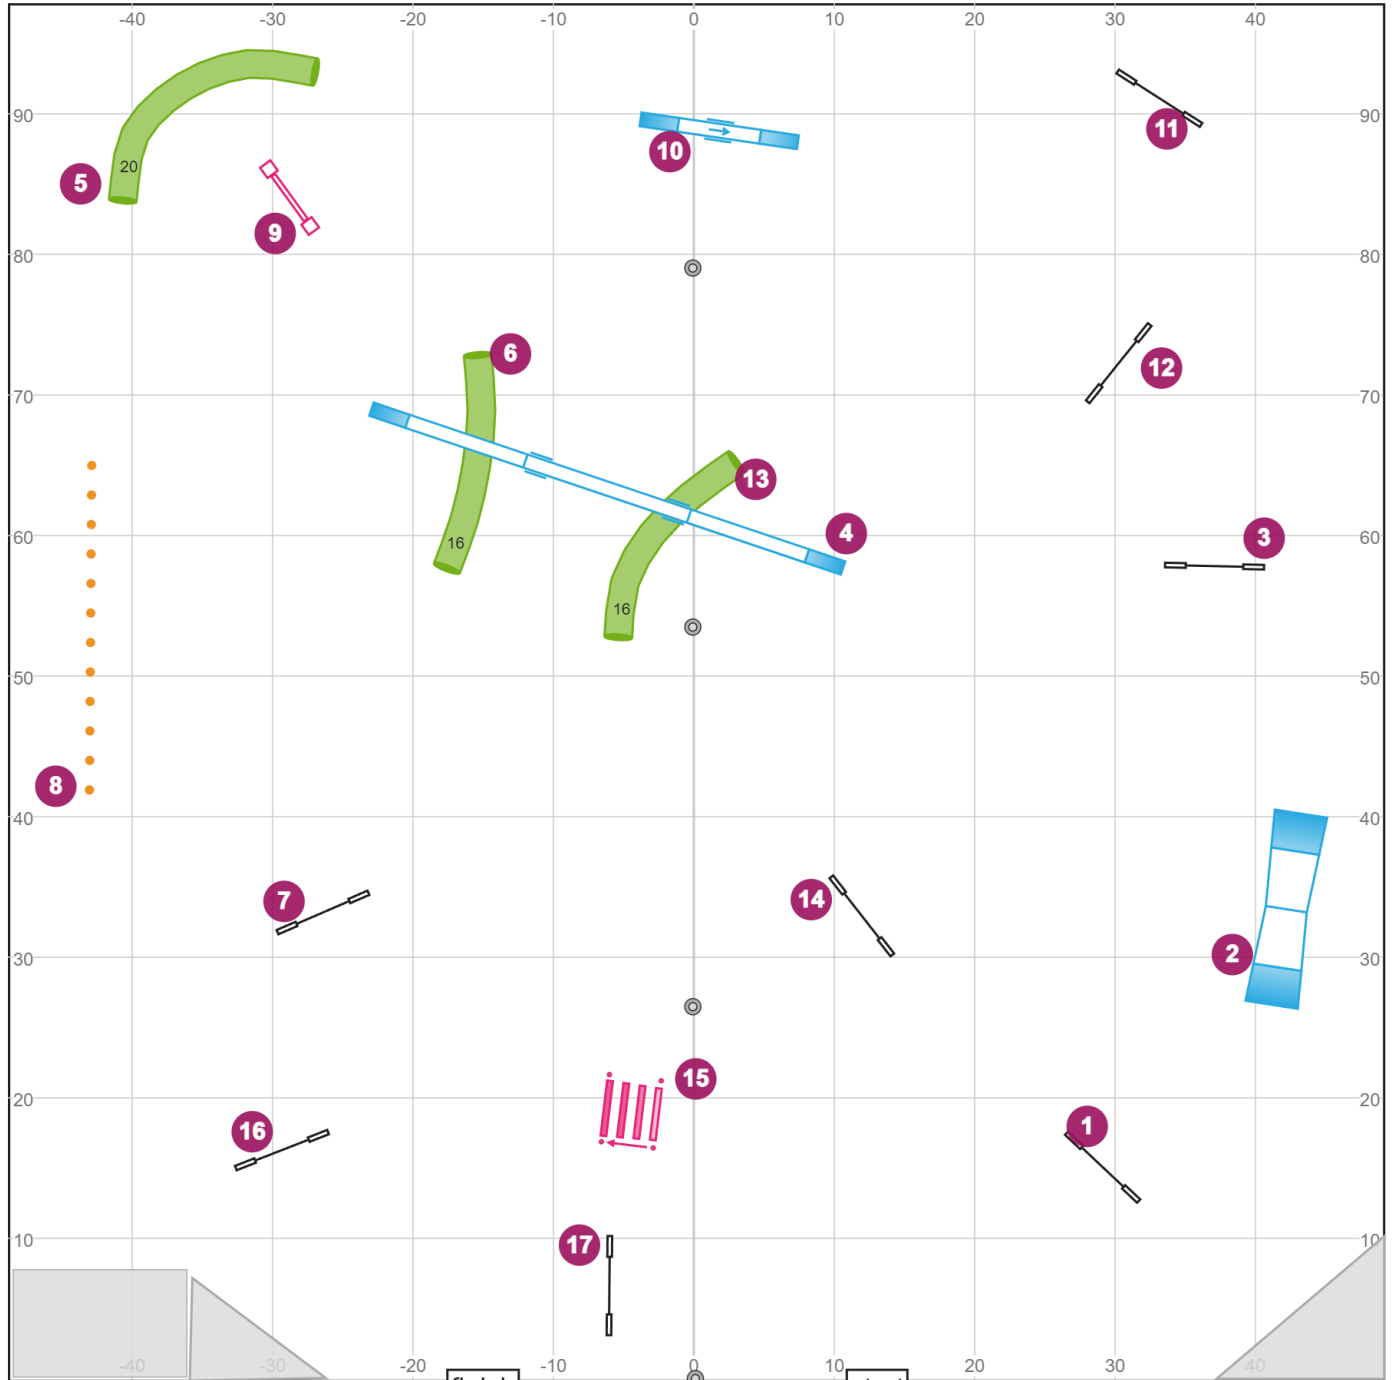

Agility Ability of Greater KS City - 13 Sep 2024 - AKC ISC - Agility 2 (2) - Designer:Zsuzsa Veres / Judge:Terry Smorch

Path length (ft):572.4

A-frame:1 | Cone:4 | Dog walk:1 | Jump:8 | Long jump:1 | Seasaw:1 | Tunnel (5m/16ft):2 | Tunnel (6m/20ft):1 | Wall:1 | Weave:1