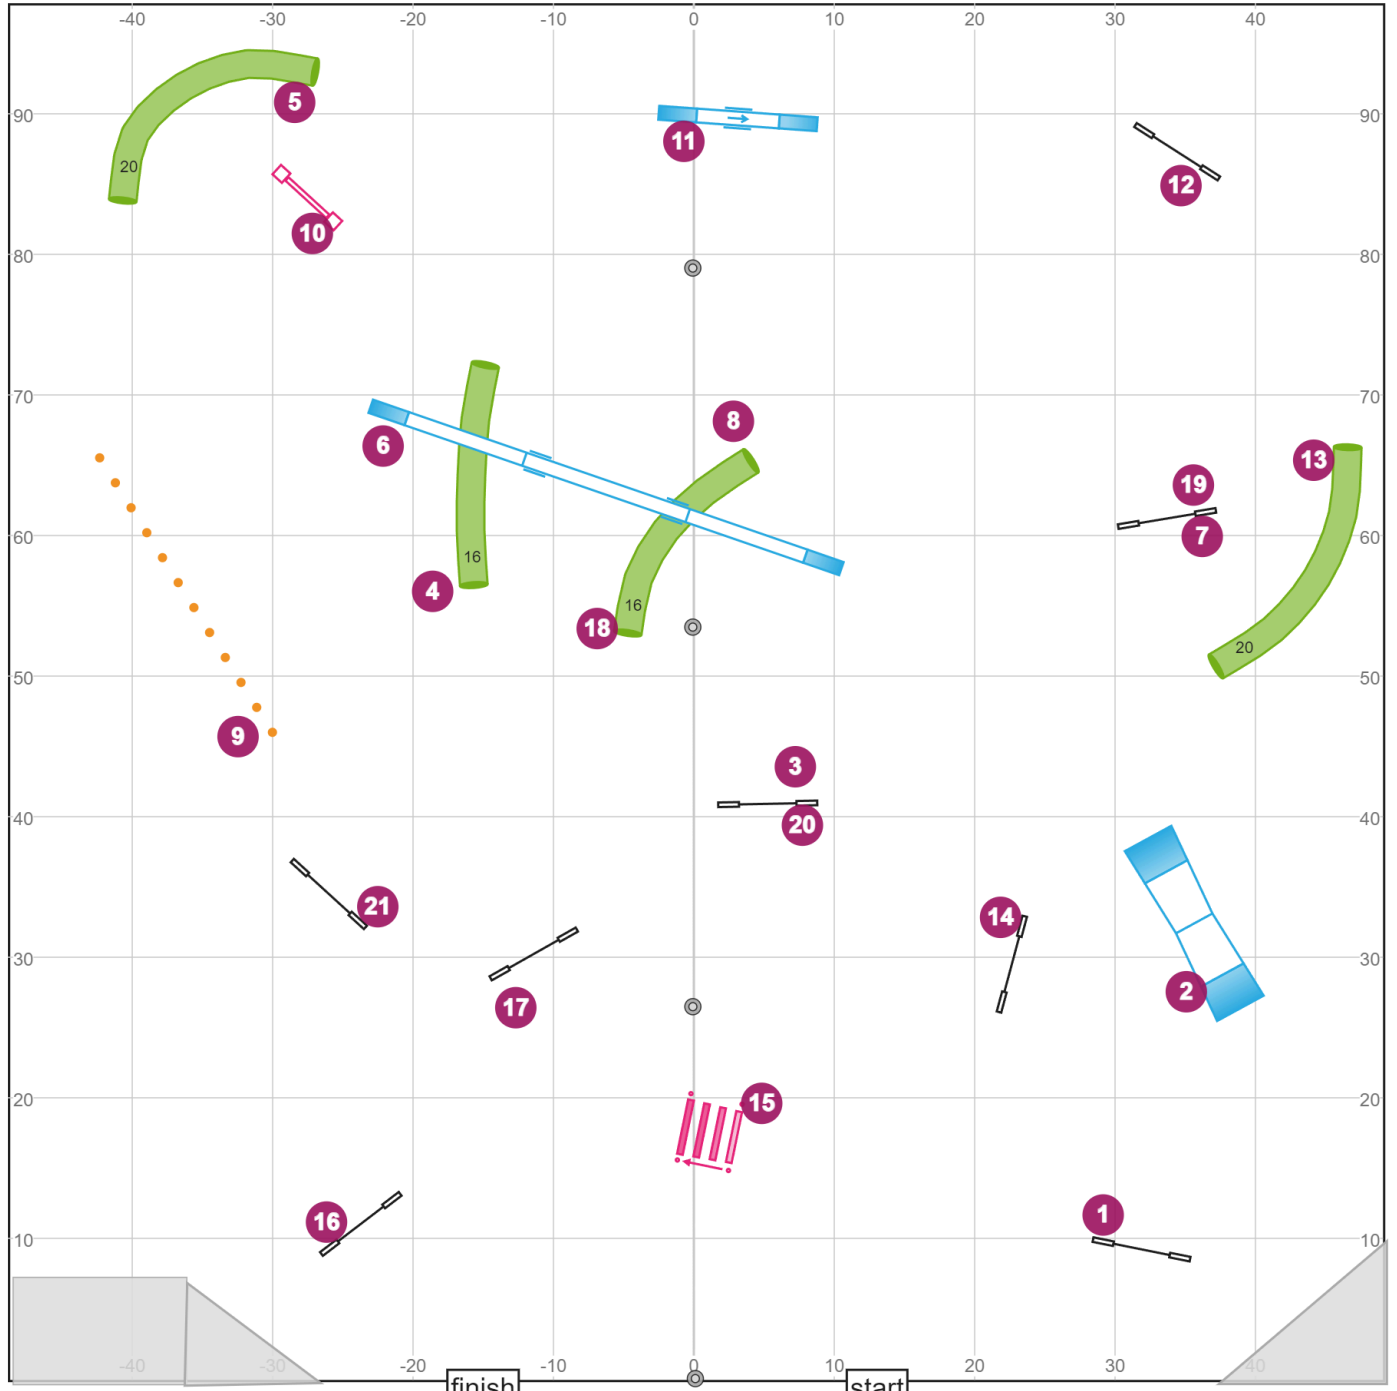

Agility Ability of Greater KS City - 13 Sep 2024 - AKC ISC - Agility 3 - Designer:Zsuzsa Veres / Judge:Terry Smorch

Path length (ft):749.4

A-frame:1 | Cone:4 | Dog walk:1 | Jump:8 | Long jump:1 | Seasaw:1 | Tunnel (5m/16ft):2 | Tunnel (6m/20ft):2 | Wall:1 | Weave:1