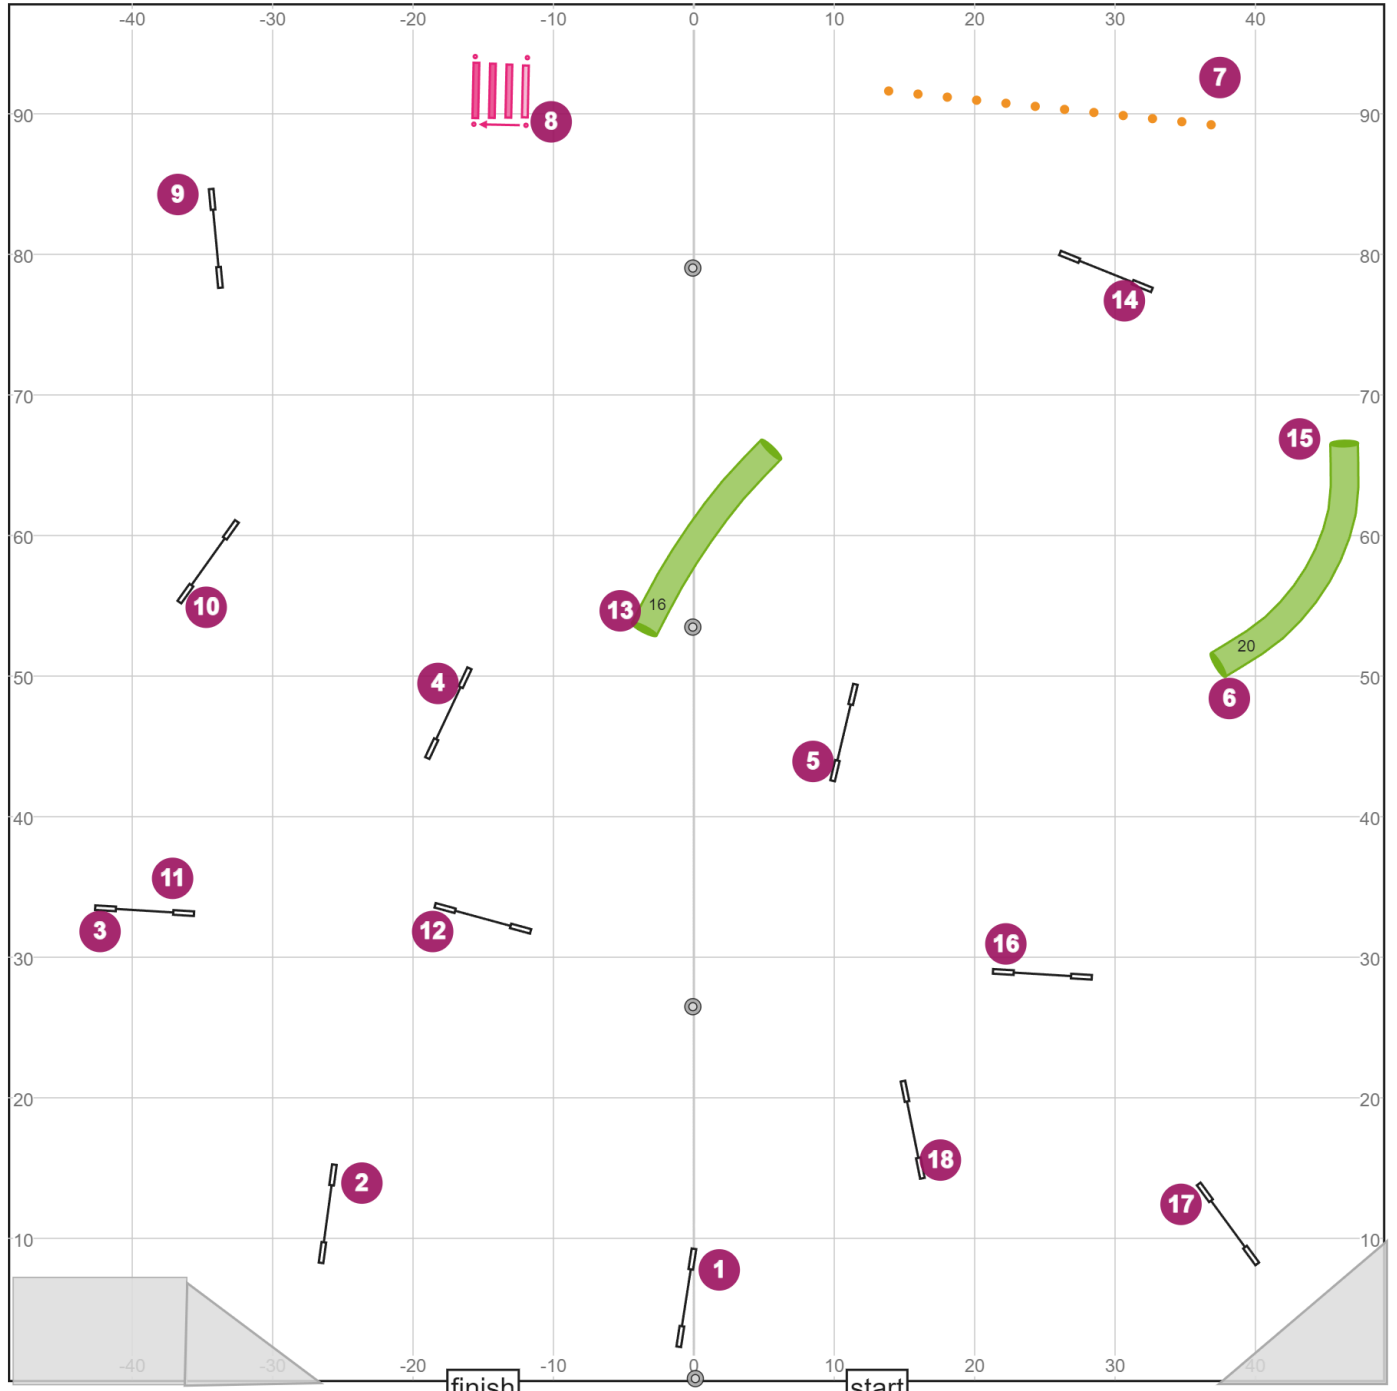

Agility Ability of Greater KS City - 13 Sep 2024 - AKC ISC - Jumping 2 (2) - Designer:Zsuzsa Veres / Judge:Terry Smorch

Path length (ft):536.6

Cone:4 | Jump:12 | Long jump:1 | Tunnel (5m/16ft):1 | Tunnel (6m/20ft):1 | Weave:1